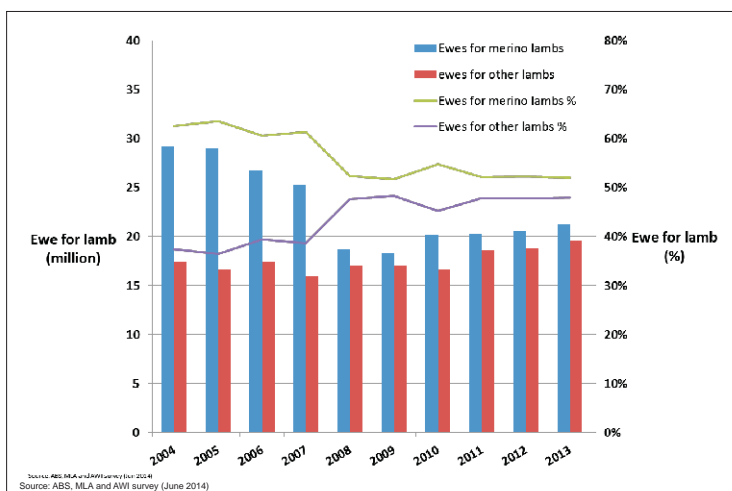

M

MOORUNDIE

Poll Merino Stud

Keith S.A.

2015 Field Day

The start of the 2015 season has been patchy across Australia, with disappointments for some, but other areas doing well. The one common factor is that Merino sheep are performing well, with wool prices at strong levels and new season lamb being booked in at \$6.00/kg.

We thank all who supported us at last years auction & private selections & hope that your purchases went well. This year we will offer 5 rams at Adelaide Ram Sale, 150 at our on property auction, & have 300 available for private selection. We will be offering 900 ewes for sale, both privately & at Keith Off Shears.

THIS YEARS ON PROPERTY RAM SALE STARTS AT 1:00PM WEDNESDAY SEPTEMBER 23RD, INSPECTION FROM 10:30AM

Last years Adelaide sale went well with a top price of \$15,000 for NE50 sold to Arcadian Wool. They also purchased second top price NE191 for \$10,000 for David Adams Wombelano, VIC. Stud Sire D347 was sold privately to Manunda & Rangeview Poll Merinos, WA for \$25,000. All 3 of these top rams have been used within the stud. The Farrow family, Babirra Stansbury purchased K238 for \$9,500. The 2014 on property ram sale went very well with all 150 rams sold. We appreciate the support of all 51 registered bidders. This years teams will show the results of our 2013 AI & ET programs. We are confident that our rams this year will impress.

NE191 sold to David Adams and NE50 sold to Arcadian Wool

The figures to the left show both the number & percentage of Ewes mated to Merino & other sheep breeds in Australia from 2004 to 2013. It shows how the number of ewes mated to Merinos has decreased in 10 years to the stage where around half of ewes are mated to other breeds. This we believe creates an opportunity for Merino breeders. The numbers show that demand for Merino ewes should increase & those growing the pure Merinos should reap the benefits.